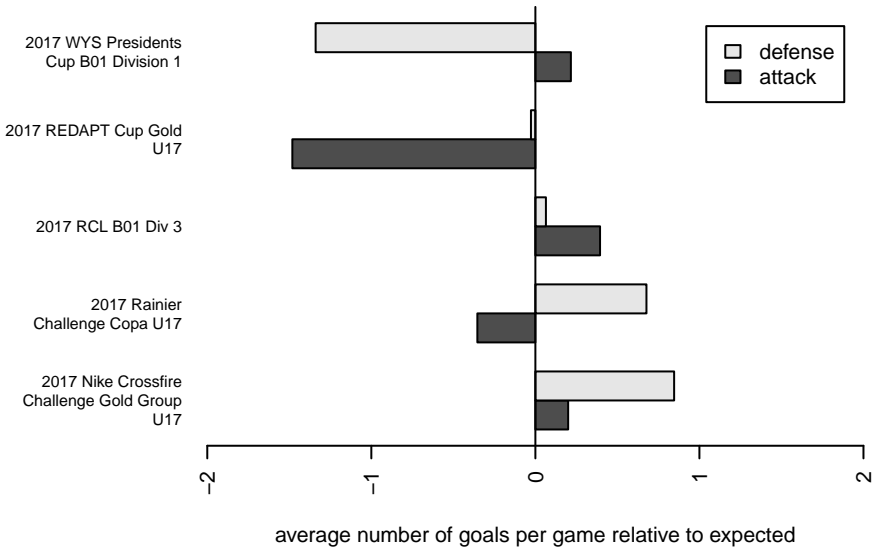

Crossfire Premier B B01

Crossfire Premier SC
 Redmond, WA
 B01 total strength=1615
 attack=27.54 defense=10.34
 fall league = RCL B01 Div 3
 notes= Lee 2017

alt names used:
 Crossfire Premier B01 B
 CROSSFIRE PREMIER B01 B LEE (WA)
 CROSSFIRE PREMIER B01 B LEE (WA)
 Crossfire 01 Lee
 Crossfire Premier B01 B

Venues played:
 2017 Rainier Challenge Copa U17
 2017 Nike Crossfire Challenge Gold Group U17
 2017 REDAPT Cup Gold U17
 2017 RCL B01 Div 3
 2017 WYS Presidents Cup B01 Division 1

Crossfire Premier B B01
 Dots are actual minus expected GF (blue circles) and GA (red triangles).
 Blue line is smoothed change in attack strength. Red is smoothed change in defense strength.

**attack and defense variance (black dot)
relative to other teams
and top 10 in region**

**attack and defense rating
relative to others at age
and all opponents in last 13 months**

Performance relative to 13 month average