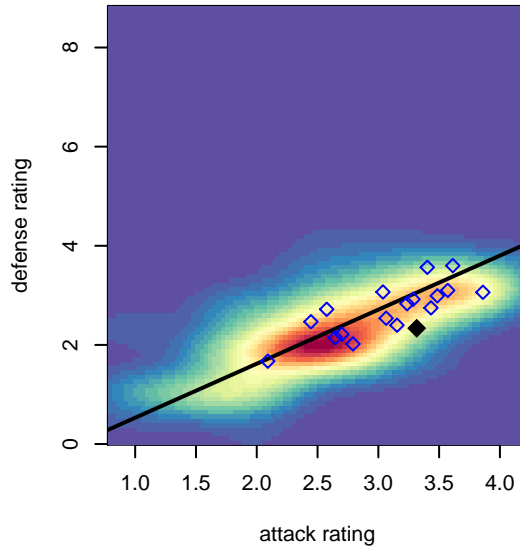

Crossfire Premier B B01

Crossfire Premier SC
 Redmond, WA
 B01 total strength=1615
 attack=27.54 defense=10.34
 fall league = RCL B01 Div 3
 notes= Lee 2017

alt names used:
 Crossfire Premier B01 B
 CROSSFIRE PREMIER B01 B LEE (WA)
 CROSSFIRE PREMIER B01 B LEE (WA)
 Crossfire 01 Lee
 Crossfire Premier B01 B

Venues played:
 2017 Rainier Challenge Copa U17
 2017 Nike Crossfire Challenge Gold Group U17
 2017 REDAPT Cup Gold U17
 2017 RCL B01 Div 3
 2017 WYS Presidents Cup B01 Division 1

Crossfire Premier B B01
 Dots are actual minus expected GF (blue circles) and GA (red triangles).
 Blue line is smoothed change in attack strength. Red is smoothed change in defense strength.

**attack and defense variance (black dot)
relative to other teams
and top 10 in region**

**attack and defense rating
relative to others at age
and all opponents in last 13 months**

Performance relative to 13 month average