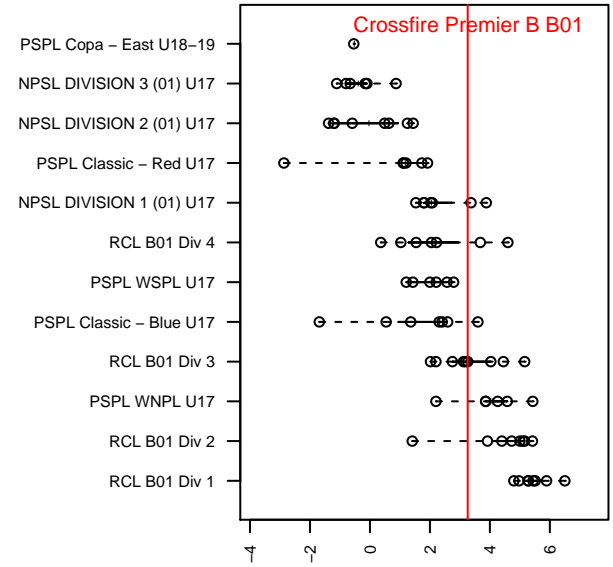

Crossfire Premier B B01

Crossfire Premier SC
 Redmond, WA
 B01 total strength=1615
 attack=27.54 defense=10.34
 fall league = RCL B01 Div 3
 notes= Lee 2017

alt names used:
 Crossfire Premier B01 B
 CROSSFIRE PREMIER B01 B LEE (WA)
 CROSSFIRE PREMIER B01 B LEE (WA)
 Crossfire 01 Lee
 Crossfire Premier B01 B

Venues played:
 2017 Rainier Challenge Copa U17
 2017 Nike Crossfire Challenge Gold Group U17
 2017 REDAPT Cup Gold U17
 2017 RCL B01 Div 3
 2017 WYS Presidents Cup B01 Division 1

Crossfire Premier B B01
 Dots are actual minus expected GF (blue circles) and GA (red triangles).
 Blue line is smoothed change in attack strength. Red is smoothed change in defense strength.

**attack and defense variance (black dot)
relative to other teams
and top 10 in region**

**attack and defense rating
relative to others at age
and all opponents in last 13 months**

Performance relative to 13 month average