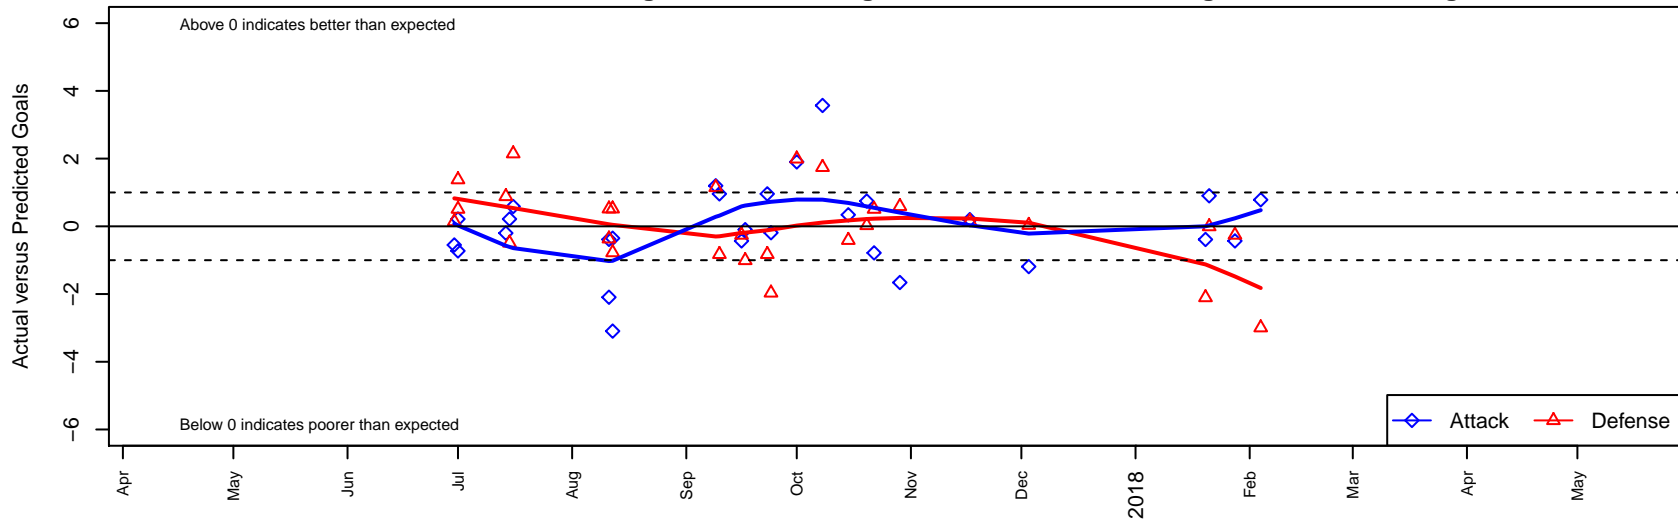

Crossfire Premier B B01

Crossfire Premier SC
 Redmond, WA
 B01 total strength=1615
 attack=27.54 defense=10.34
 fall league = RCL B01 Div 3
 notes= Lee 2017

alt names used:
 Crossfire Premier B01 B
 CROSSFIRE PREMIER B01 B LEE (WA)
 CROSSFIRE PREMIER B01 B LEE (WA)
 Crossfire 01 Lee
 Crossfire Premier B01 B

Venues played:
 2017 Rainier Challenge Copa U17
 2017 Nike Crossfire Challenge Gold Group U17
 2017 REDAPT Cup Gold U17
 2017 RCL B01 Div 3
 2017 WYS Presidents Cup B01 Division 1

Crossfire Premier B B01
 Dots are actual minus expected GF (blue circles) and GA (red triangles).
 Blue line is smoothed change in attack strength. Red is smoothed change in defense strength.

**attack and defense variance (black dot)
relative to other teams
and top 10 in region**

**attack and defense rating
relative to others at age
and all opponents in last 13 months**

Performance relative to 13 month average