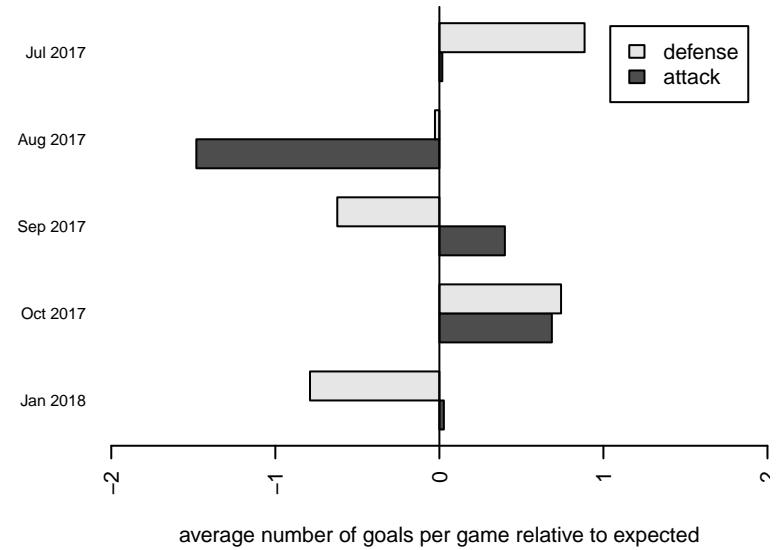

Performance relative to 13 month average